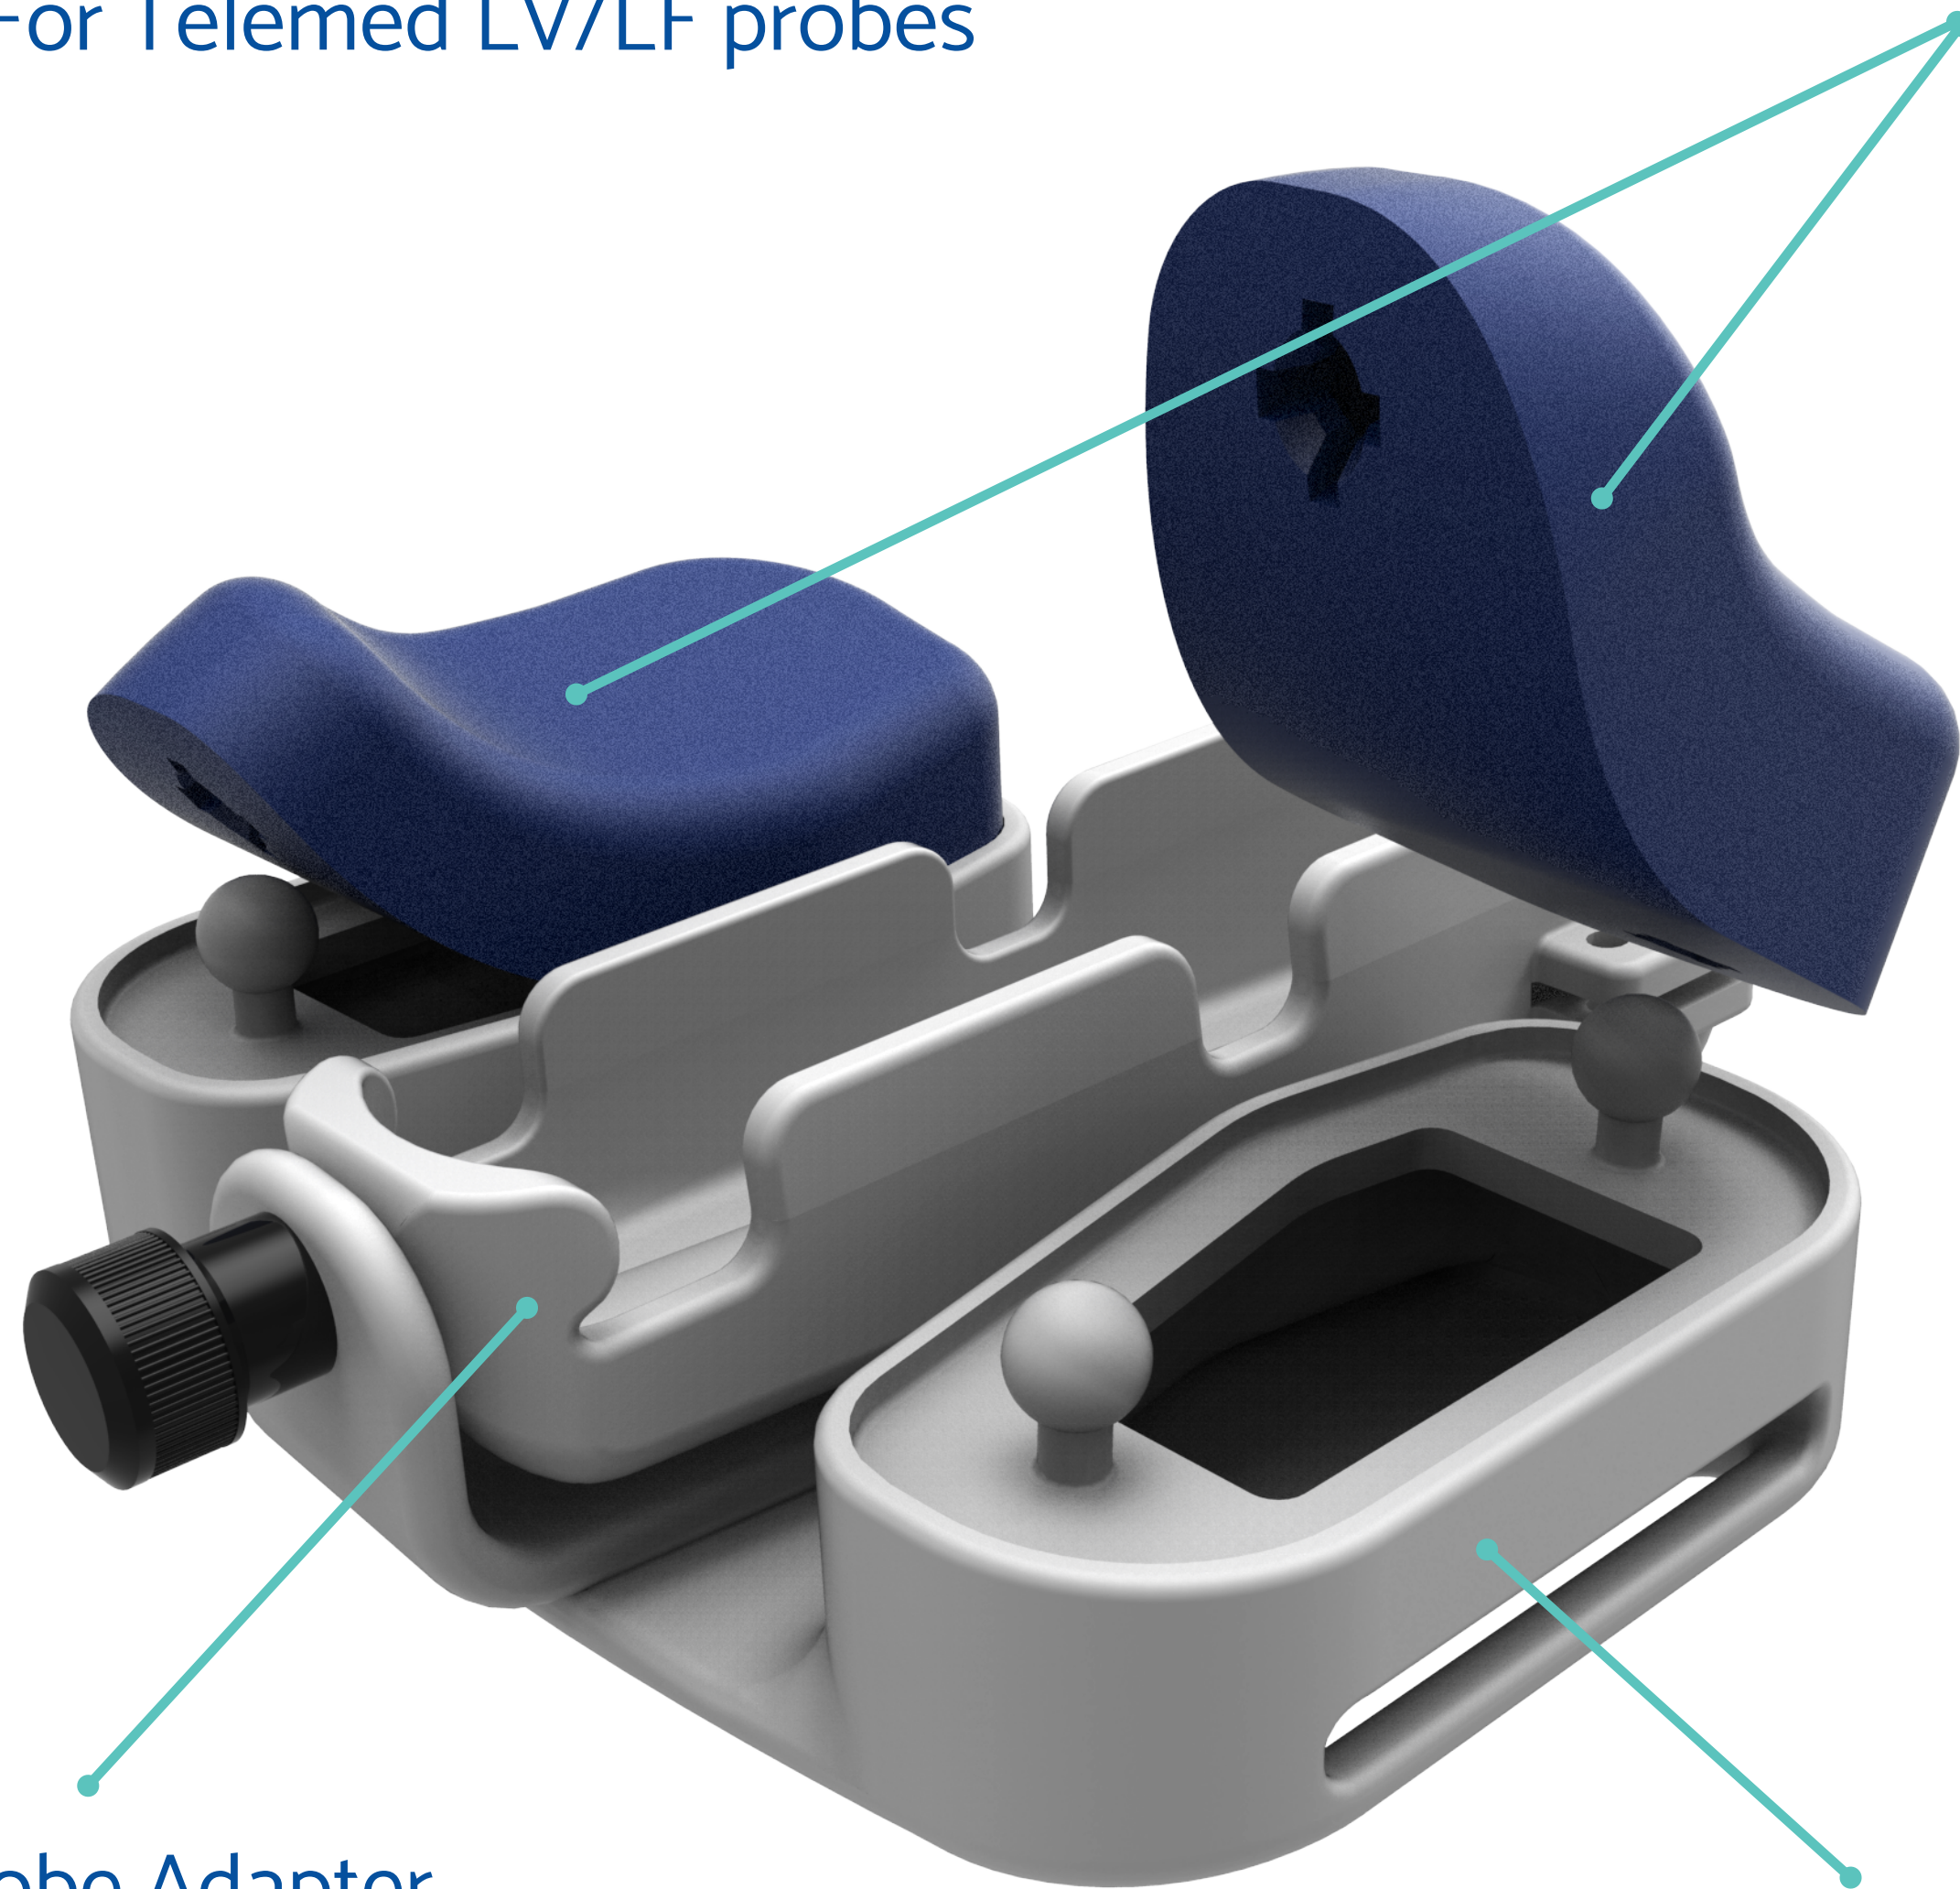

Usono ProbeFix Dynamic T

For Telemed LV/LF probes

ProbeFix Dynamic T Feet

Medium (PFDT-3002)

Also available in Small or Large (PFDT-3001 or PFDT-3003)

ProbeFix Dynamic T - Base

Probe Adapter

PFDT-2001 for LV8-5N60-A2 / LV7.5/60/128Z-2 / LV7.5/65/64D-3
PFDT-2002 for LF11-5H60-A3 / LF9-5N60-A3
PFDT-2003 for LV8-4L65S-3

ProbeFix Dynamic T - Base

PFDT-1001 - Base unit
applicable for all LV/LF probes

Strap

Available in 2 sizes:
50cm for lower leg, 80cm for upper leg

Option to attach
optical market
(custom engineering)

Probe Adapter

Probe mockup